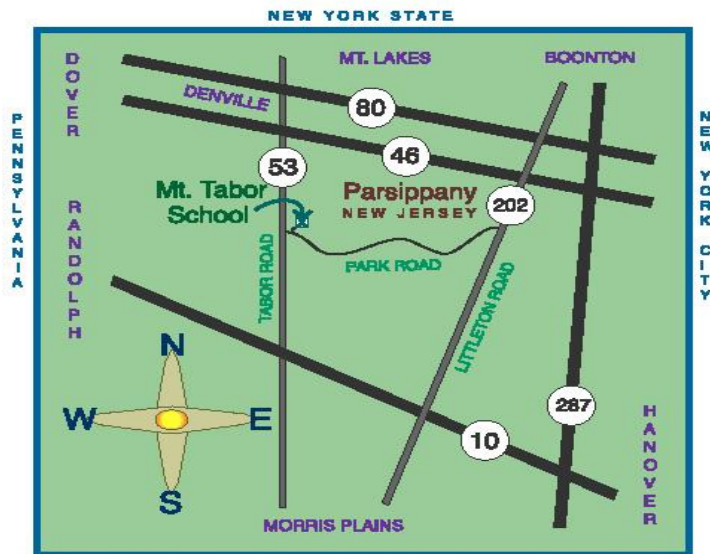

MOUNT TABOR SCHOOL

DIRECTIONS TO OUR SCHOOL

DIRECTIONS TO MOUNT TABOR ELEMENTARY SCHOOL Park Road and Route 53 Parsippany, NJ